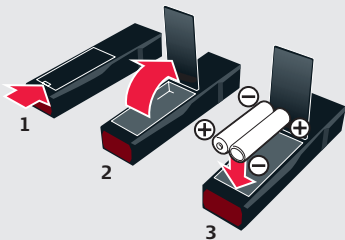

1 x send
2 sec deactivate/activate

Quick Start

Leica DISTO™ D110

- 1 — ON/DIST
- 2 — Area
- 3 — Bluetooth®
- 4 — CLEAR/OFF

- when it has to be **right**

Leica
Geosystems

Insert Batteries

Operation

1x → ON

CLEAR
OFF

2 sec → OFF

1x 

Attach/Remove Clip

Area