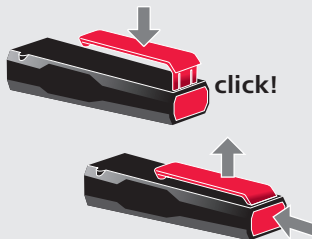

1x → ON

CLEAR
OFF

2 sec → OFF

1x 

Attach/Remove Clip

Area